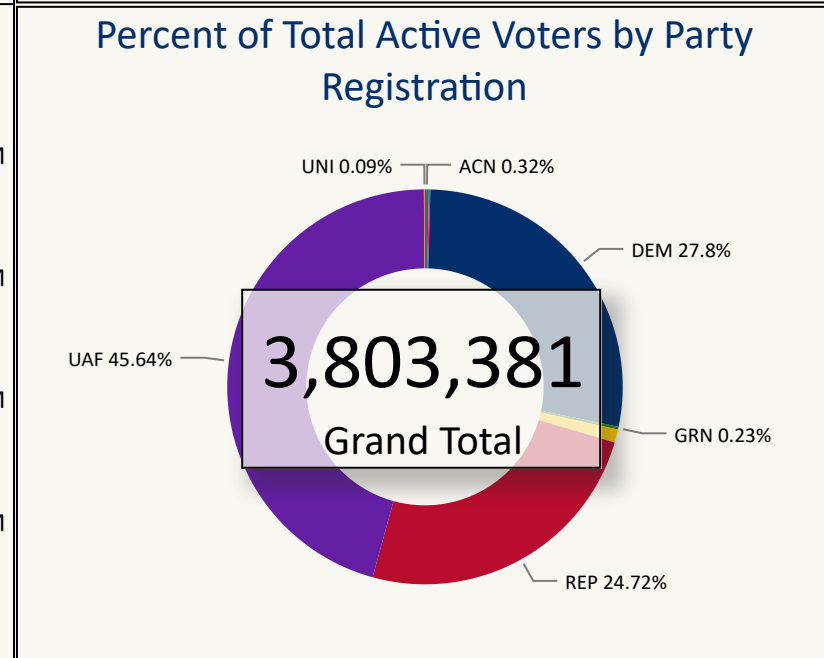

# Total Ballots Returned

(as of 11:59 PM, October 30, 2022)

**October 31, 2022**

**8 Days Out**

**2022 General Election** Ballot Return Reporting

**537,735**

# Total Ballots Returned

(as of 11:59 PM, October 30, 2022)

2022 General Election Ballot Return Reporting