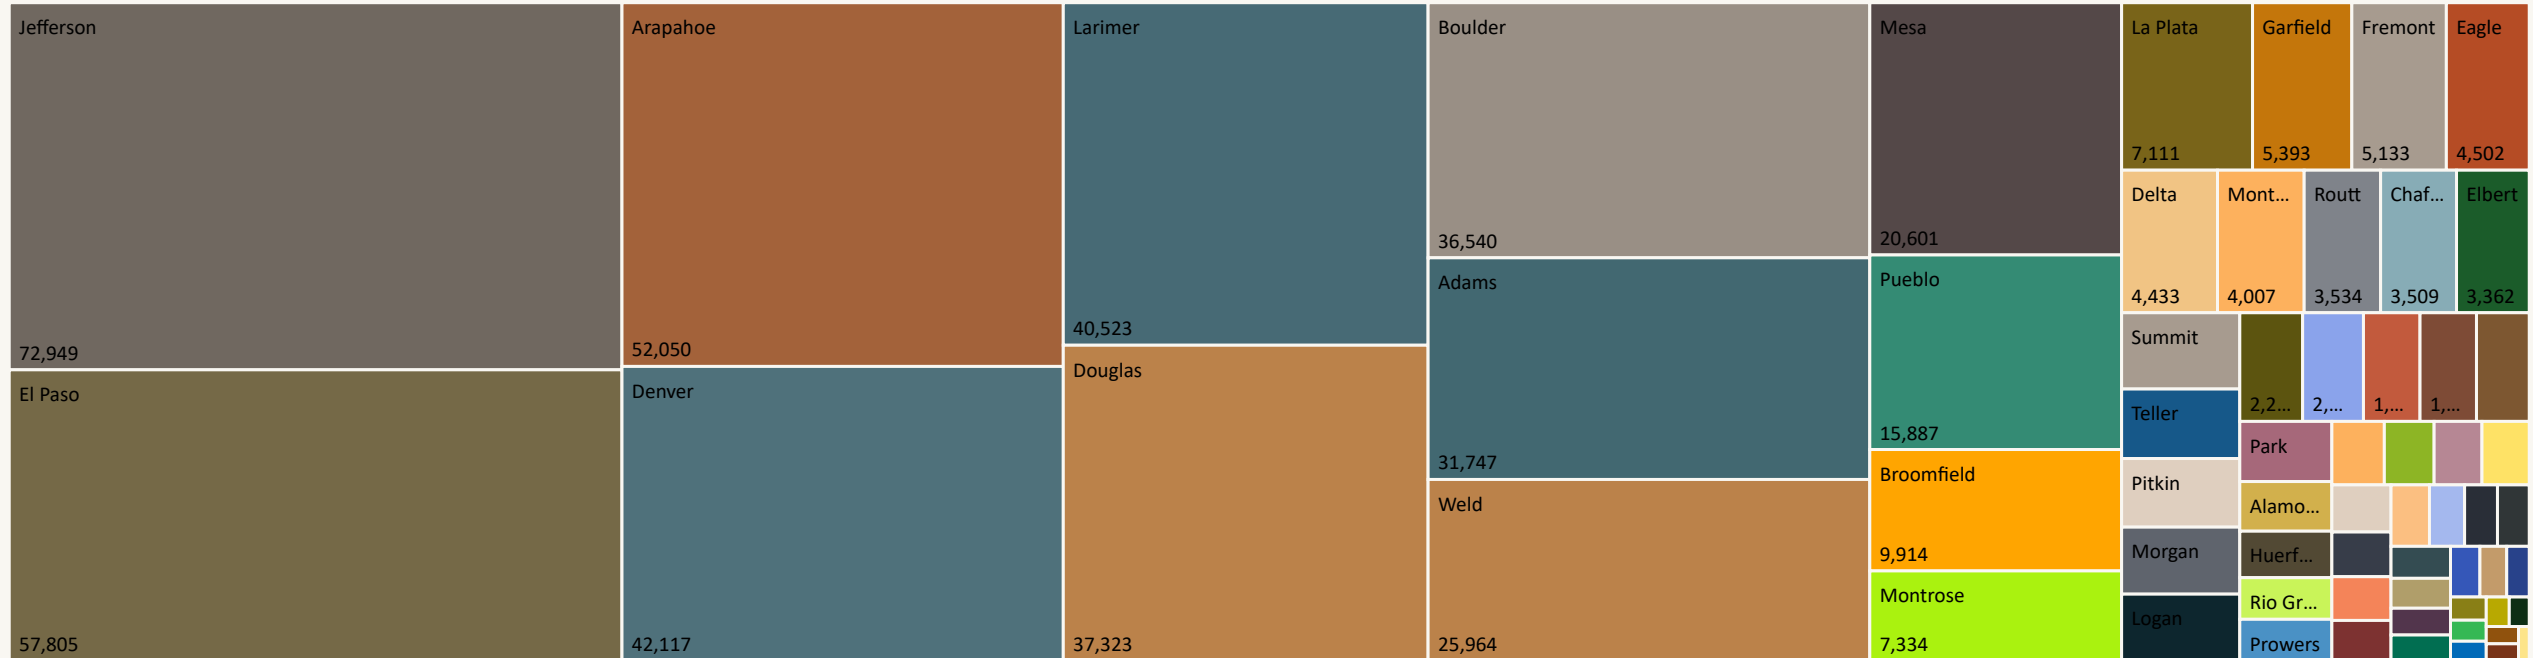

# Total Ballots Returned

(as of 11:59 PM, October 30, 2022)

**October 31, 2022**

**8 Days Out**

**2022 General Election** Ballot Return Reporting

**537,735**

# Total Ballots Returned

(as of 11:59 PM, October 30, 2022)

2022 General Election Ballot Return Reporting

## 537,735

October 31, 2022

8 Days Out

31,747	1,482	52,050	1,993	440	496	36,540	9,914	3,509	220
Adams	Alamosa	Arapahoe	Archuleta	Baca	Bent	Boulder	Broomfield	Chaffee	Cheyenne
1,080	839	577	244	904	4,433	42,117	269	37,323	4,502
Clear Creek	Conejos	Costilla	Crowley	Custer	Delta	Denver	Dolores	Douglas	Eagle
57,805	3,362	5,133	5,393	617	2,214	1,859	177	1,388	191
El Paso	Elbert	Fremont	Garfield	Gilpin	Grand	Gunnison	Hinsdale	Huerfano	Jackson
72,949	181	773	7,111	633	40,523	1,989	516	2,552	20,601
Jefferson	Kiowa	Kit Carson	La Plata	Lake	Larimer	Las Animas	Lincoln	Logan	Mesa
226	857	4,007	7,334	2,568	2,143	973	1,796	484	2,629
Mineral	Moffat	Montezuma	Montrose	Morgan	Otero	Ouray	Park	Phillips	Pitkin
1,237	15,887	766	1,243	3,534	700	119	985	370	2,923
Prowers	Pueblo	Rio Blanco	Rio Grande	Routt	Saguache	San Juan	San Miguel	Sedgwick	Summit
2,664	655	25,964	1,025						
Teller	Washington	Weld	Yuma						