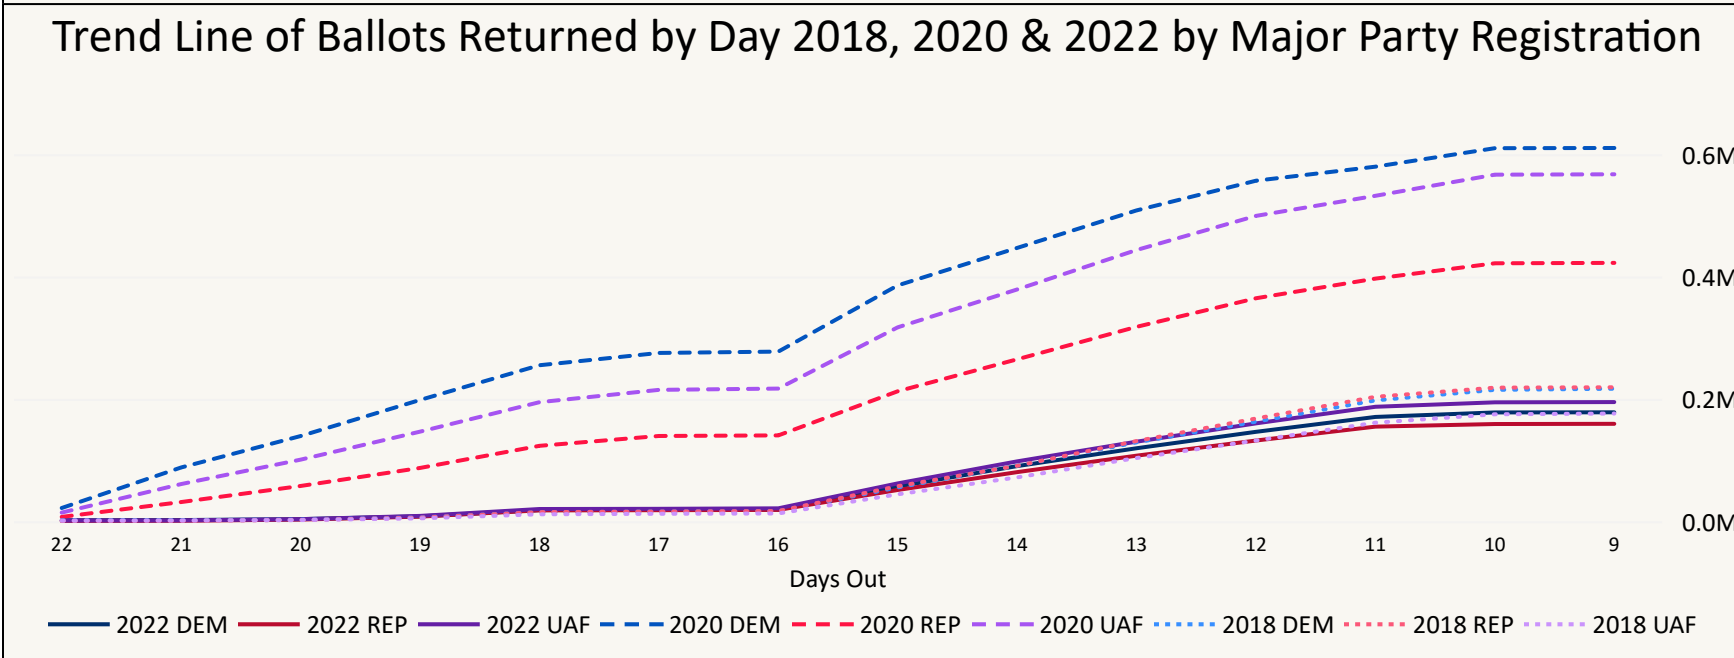

# Total Ballots Returned

(as of 11:59 PM, October 30, 2022)

**October 31, 2022**

**8 Days Out**

**2022 General Election** Ballot Return Reporting

**537,735**

# Total Ballots Returned

(as of 11:59 PM, October 30, 2022)

2022 General Election Ballot Return Reporting