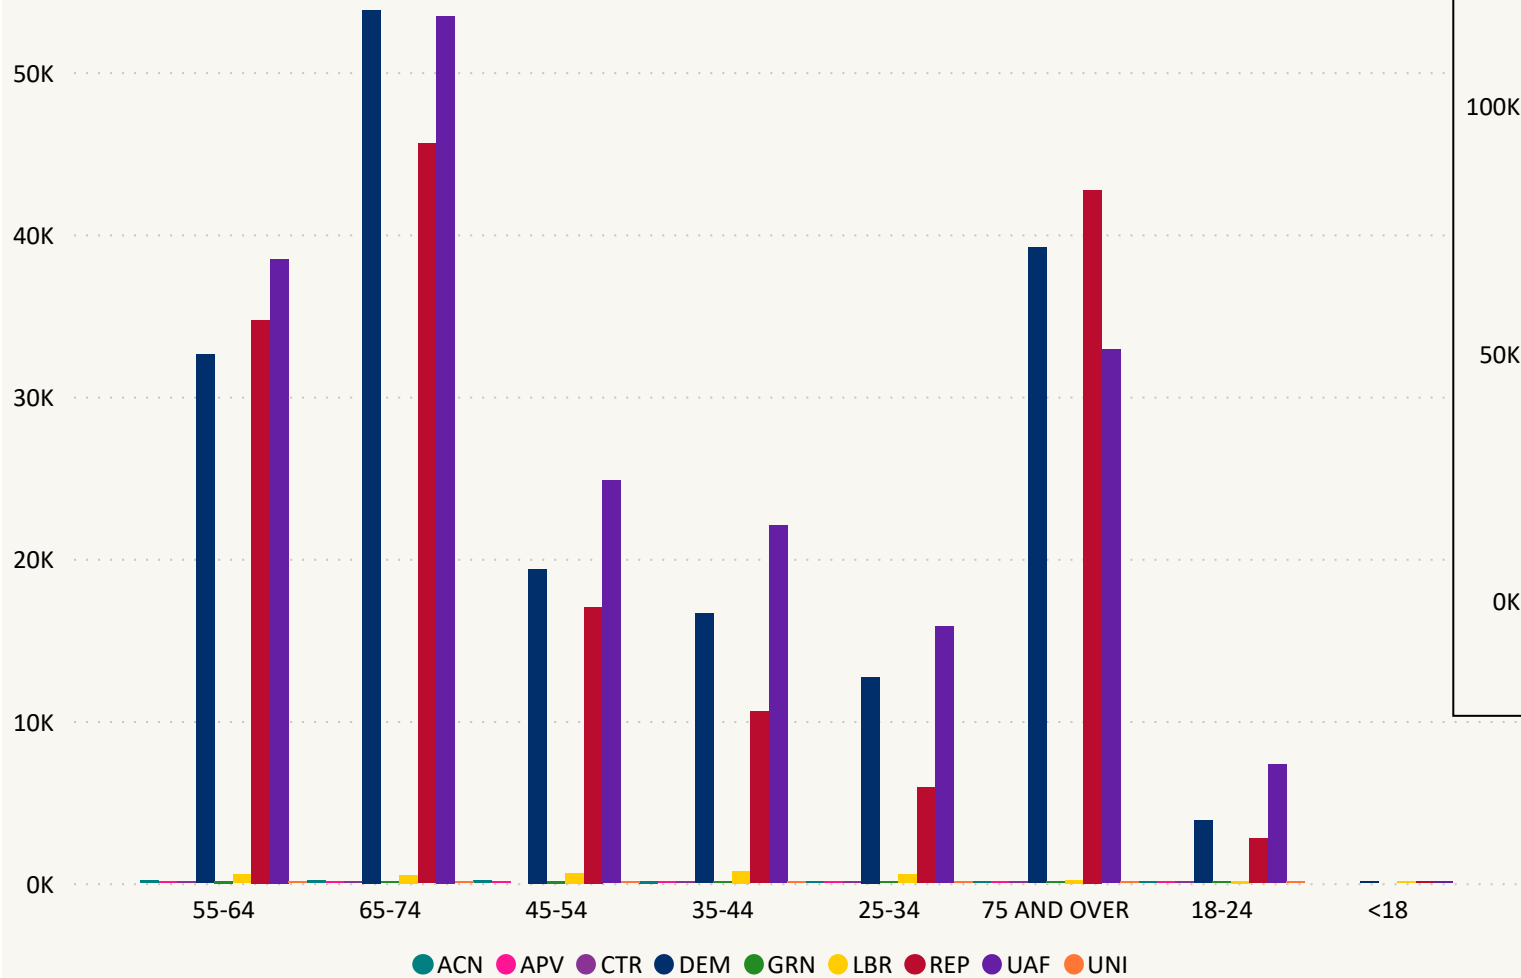

## 537,735

October 31, 2022

8 Days Out

31,747	1,482	52,050	1,993	440	496	36,540	9,914	3,509	220
Adams	Alamosa	Arapahoe	Archuleta	Baca	Bent	Boulder	Broomfield	Chaffee	Cheyenne
1,080	839	577	244	904	4,433	42,117	269	37,323	4,502
Clear Creek	Conejos	Costilla	Crowley	Custer	Delta	Denver	Dolores	Douglas	Eagle
57,805	3,362	5,133	5,393	617	2,214	1,859	177	1,388	191
El Paso	Elbert	Fremont	Garfield	Gilpin	Grand	Gunnison	Hinsdale	Huerfano	Jackson
72,949	181	773	7,111	633	40,523	1,989	516	2,552	20,601
Jefferson	Kiowa	Kit Carson	La Plata	Lake	Larimer	Las Animas	Lincoln	Logan	Mesa
226	857	4,007	7,334	2,568	2,143	973	1,796	484	2,629
Mineral	Moffat	Montezuma	Montrose	Morgan	Otero	Ouray	Park	Phillips	Pitkin
1,237	15,887	766	1,243	3,534	700	119	985	370	2,923
Prowers	Pueblo	Rio Blanco	Rio Grande	Routt	Saguache	San Juan	San Miguel	Sedgwick	Summit
2,664	655	25,964	1,025						
Teller	Washington	Weld	Yuma						

# Total Ballots Returned

(as of 11:59 PM, October 30, 2022)

## 537,735

October 31, 2022

8 Days Out

Ballot Type Returned by Age Range

Ballot Type Returned by Gender