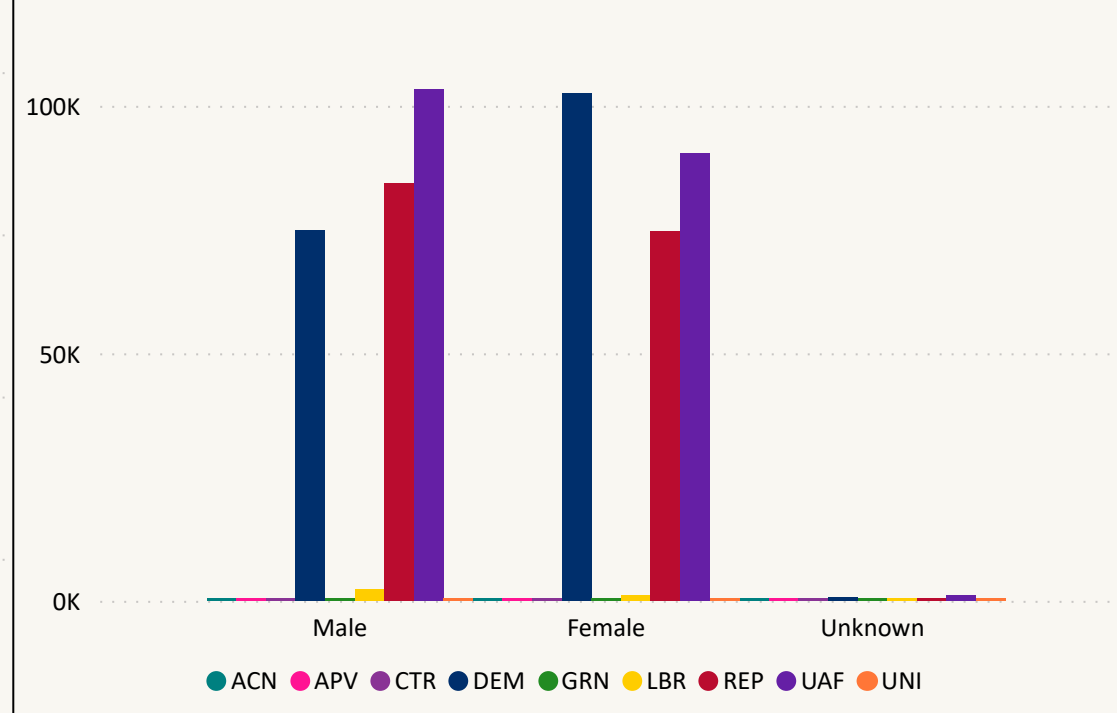

# Total Ballots Returned

(as of 11:59 PM, October 30, 2022)

## 537,735

October 31, 2022

8 Days Out

Ballot Type Returned by Age Range

Ballot Type Returned by Gender

## 537,735

**October 31, 2022**

**8 Days Out**

Ballots Returned by Age Range

Ballots Returned by Gender/Age Range