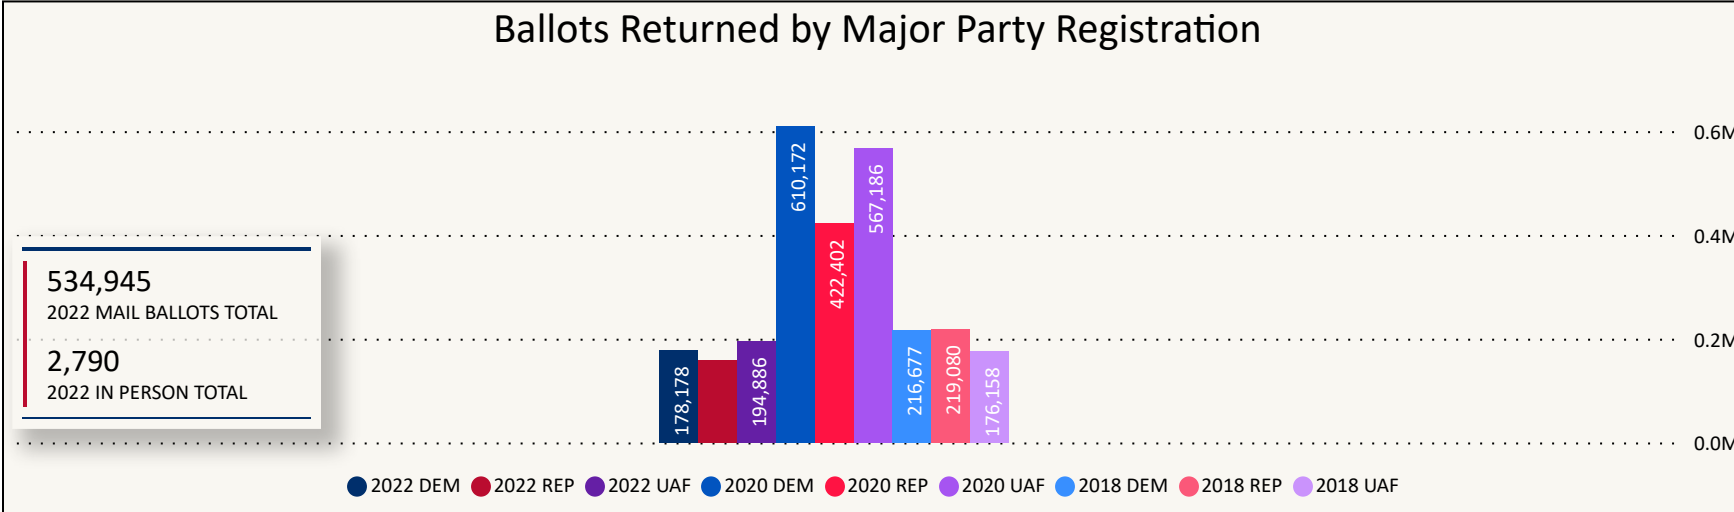

# Total Ballots Returned

(as of 11:59 PM, October 30, 2022)

**October 31, 2022**

**8 Days Out**

**2022 General Election** Ballot Return Reporting

**537,735**

# Total Ballots Returned

(as of 11:59 PM, October 30, 2022)

2022 General Election Ballot Return Reporting