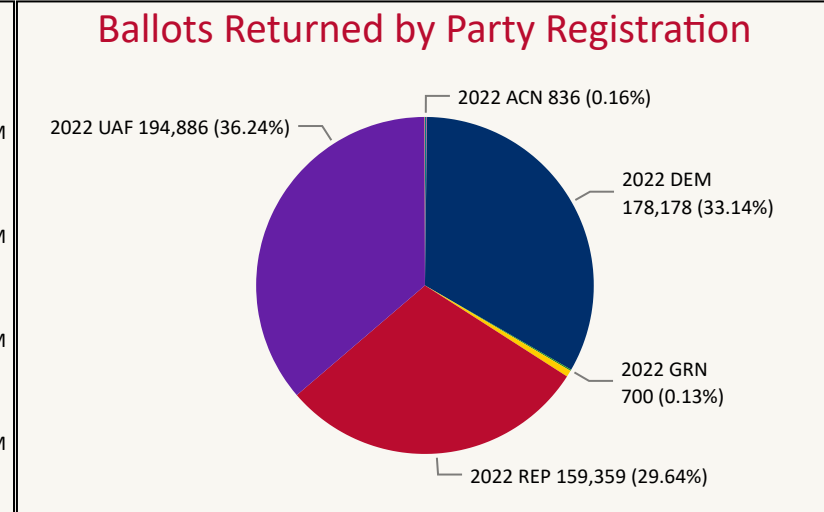

# Total Ballots Returned

(as of 11:59 PM, October 30, 2022)

**October 31, 2022**

**8 Days Out**

**2022 General Election** Ballot Return Reporting

**537,735**

# Total Ballots Returned

(as of 11:59 PM, October 30, 2022)

2022 General Election Ballot Return Reporting