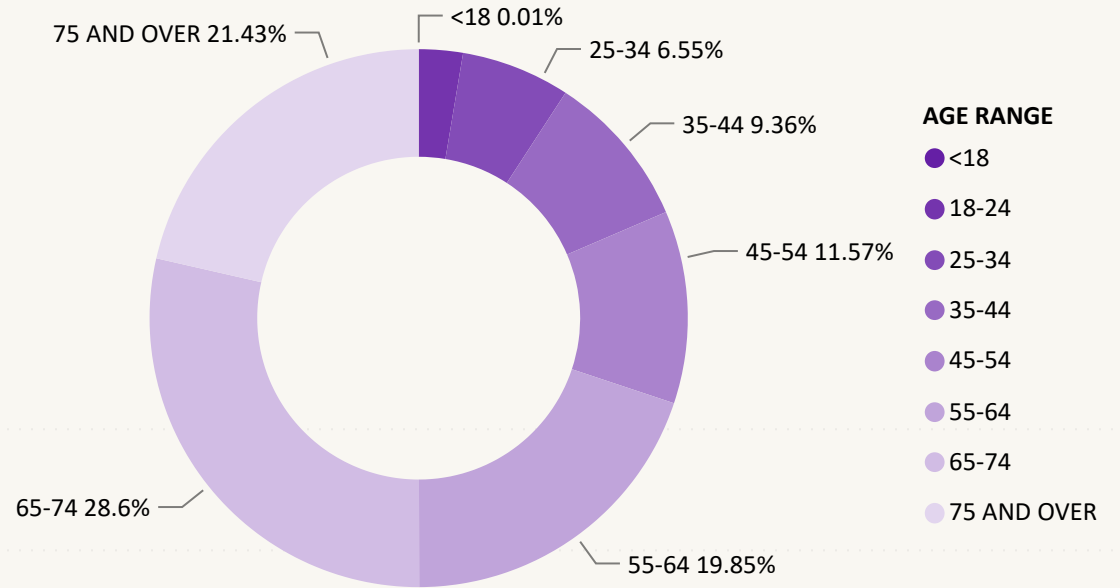

## 537,735

October 31, 2022

8 Days Out

Ballot Type Returned by Age Range

Ballot Type Returned by Gender

# Total Ballots Returned

(as of 11:59 PM, October 30, 2022)

## 537,735

**October 31, 2022**

**8 Days Out**

Ballots Returned by Age Range

Ballots Returned by Gender/Age Range