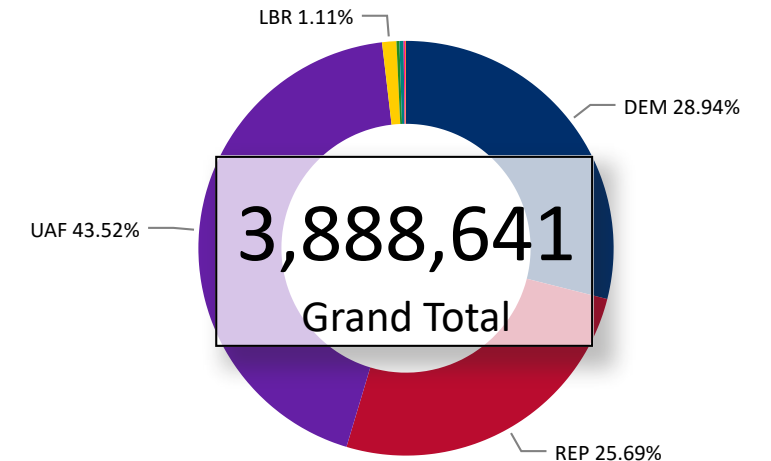

# Total Ballots Returned

(as of 5:00 PM, November 2, 2021)

## 1,208,926

**November 2, 2021**  
Election Day Reporting

Ballots Returned by Major Party Registration

Ballots Returned by Party Registration

Trend Line of Ballots Returned by Day 2017, 2019 & 2021 by Major Party Registration

Percent of Total Active Voters by Party Registration