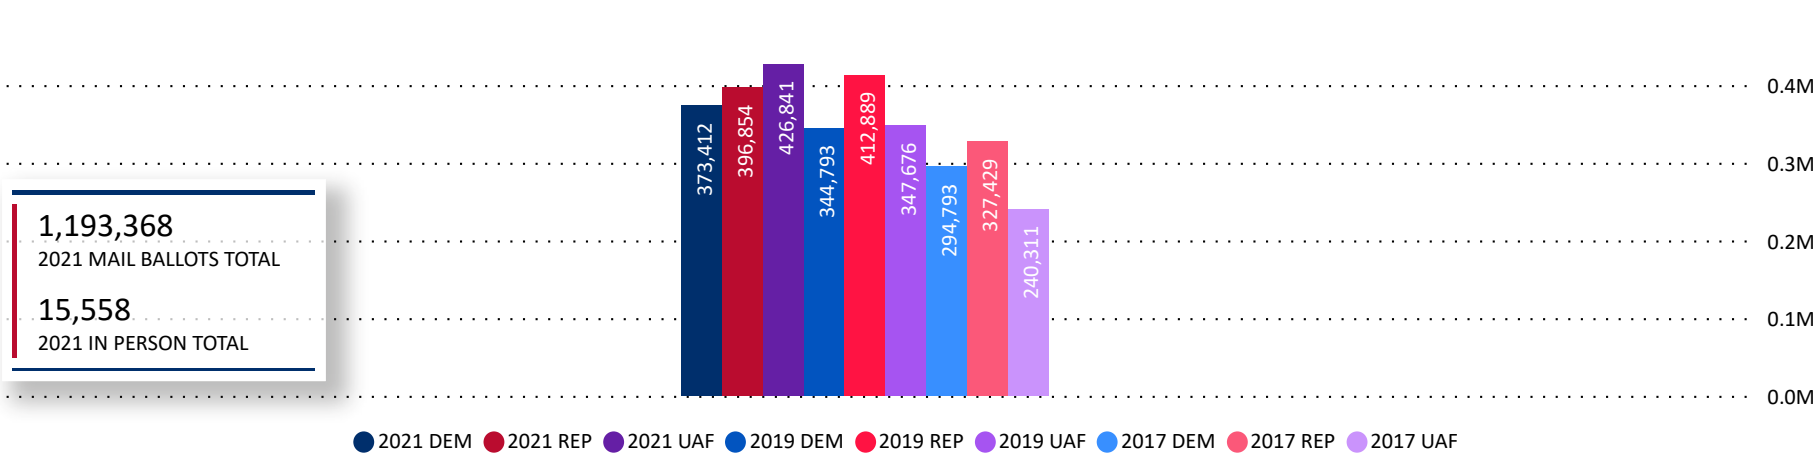

# Total Ballots Returned

(as of 5:00 PM, November 2, 2021)

## 1,208,926

**November 2, 2021**  
Election Day Reporting

Ballots Returned by Major Party Registration

Ballots Returned by Party Registration

Trend Line of Ballots Returned by Day 2017, 2019 & 2021 by Major Party Registration