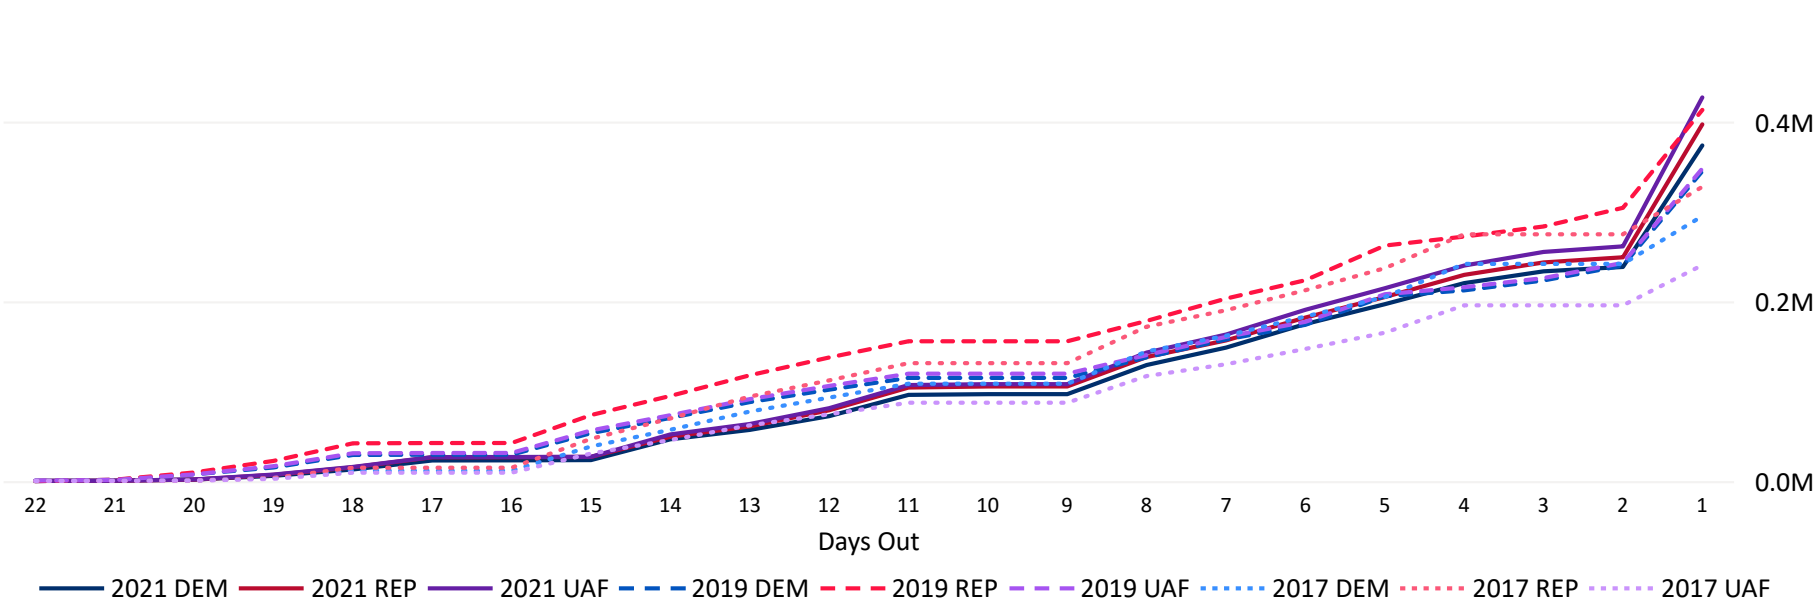

# Total Ballots Returned

(as of 5:00 PM, November 2, 2021)

## 1,208,926

**November 2, 2021**  
Election Day Reporting

Ballots Returned by Major Party Registration

Ballots Returned by Party Registration

Trend Line of Ballots Returned by Day 2017, 2019 & 2021 by Major Party Registration

Percent of Total Active Voters by Party Registration