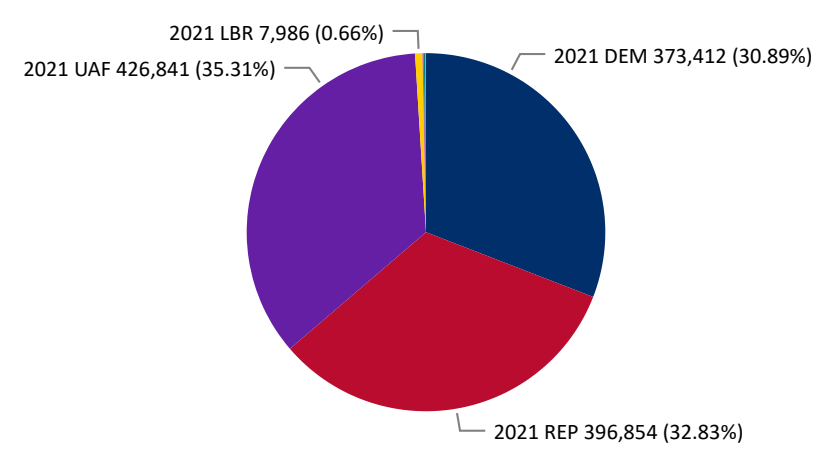

# Total Ballots Returned

(as of 5:00 PM, November 2, 2021)

## 1,208,926

**November 2, 2021**  
Election Day Reporting

Ballots Returned by Major Party Registration

Ballots Returned by Party Registration

Trend Line of Ballots Returned by Day 2017, 2019 & 2021 by Major Party Registration

Percent of Total Active Voters by Party Registration