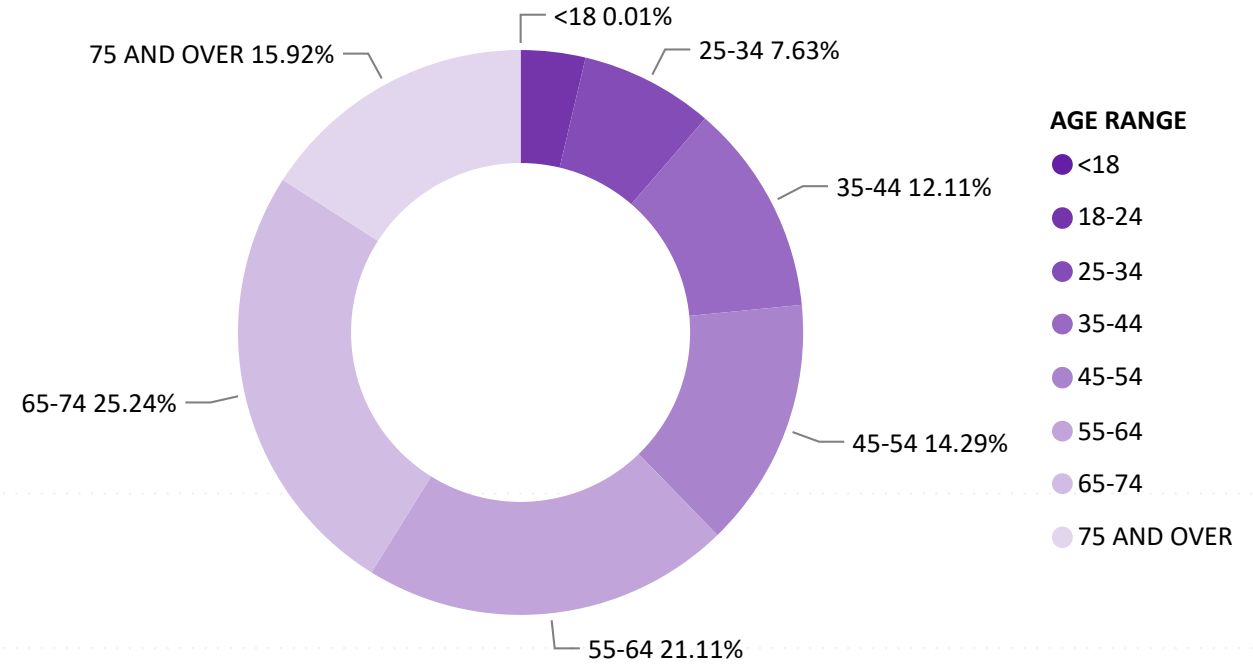

Colorado Secretary of State

2021 Coordinated Election Ballot Return Reporting

Total Ballots Returned

(as of 5:00 PM, November 2, 2021)

1,208,926

November 2, 2021
Election Day Reporting

Ballots Returned by Age Range