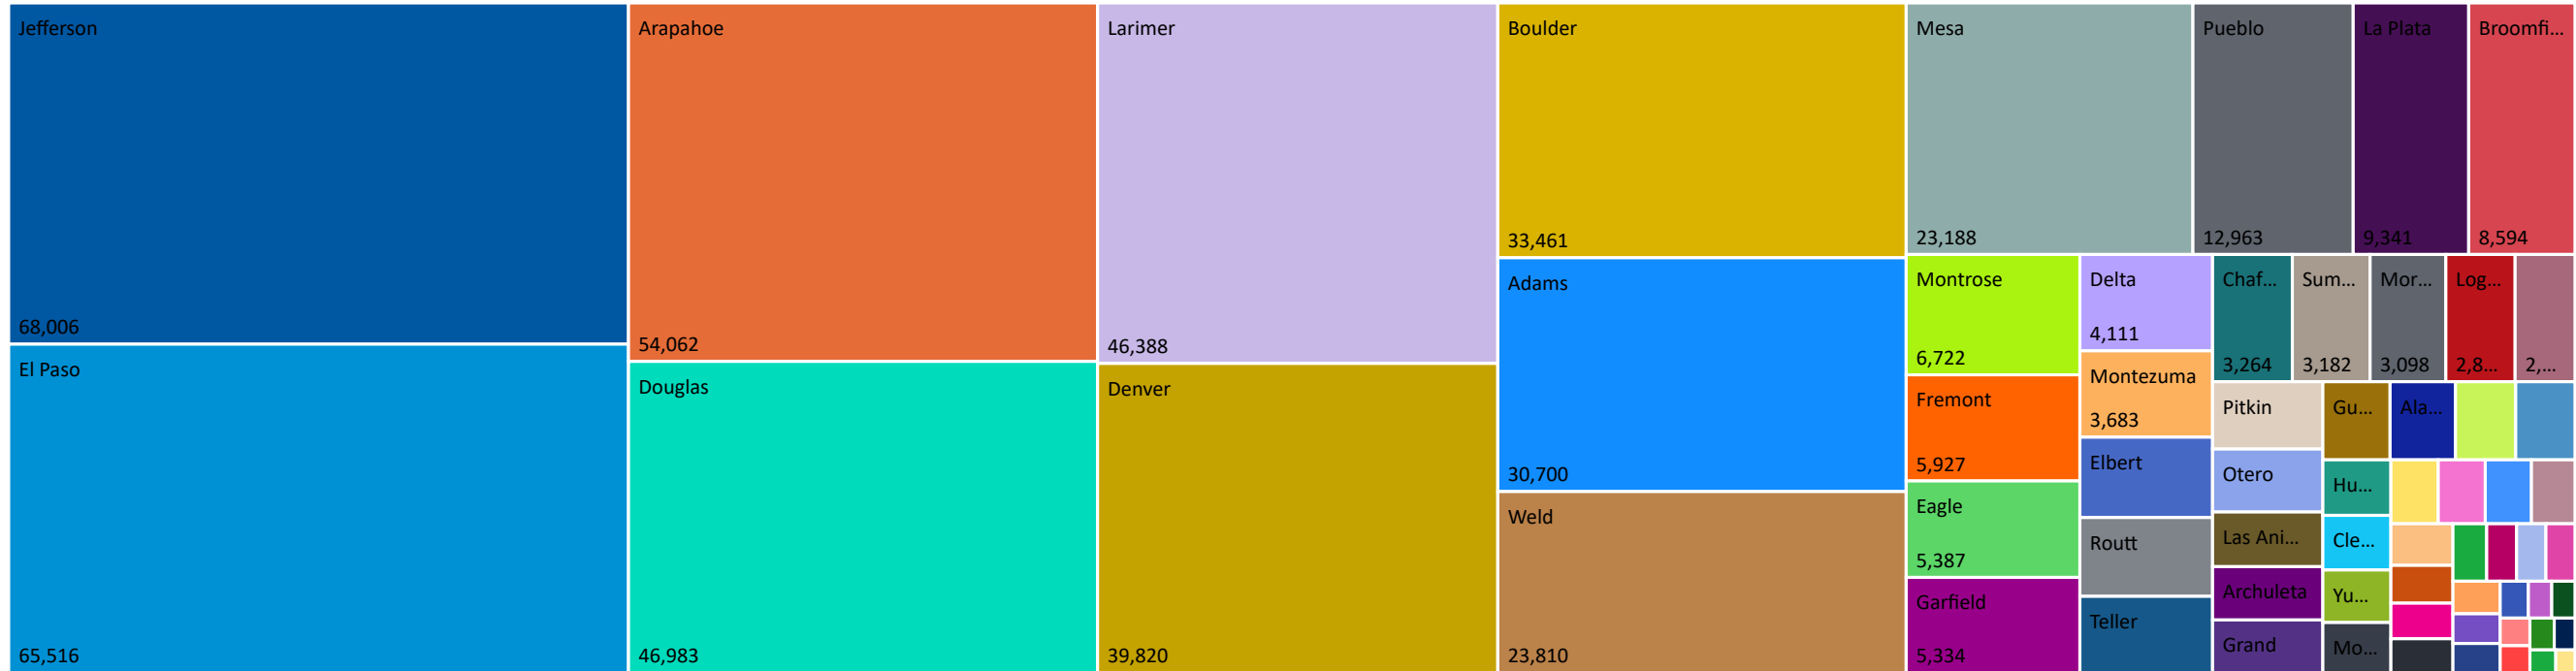

## Total Ballots Returned

(as of October 27, 2021)

2021 Coordinated Election Ballot Return Reporting: by County

# 552,807

October 28, 2021

6 Days Out from Election Day

30,700	1,643	54,062	1,891	537	451	33,461	8,594	3,264	191
Adams	Alamosa	Arapahoe	Archuleta	Baca	Bent	Boulder	Broomfield	Chaffee	Cheyenne
1,195	949	495	277	966	4,111	39,820	264	46,983	5,387
Clear Creek	Conejos	Costilla	Crowley	Custer	Delta	Denver	Dolores	Douglas	Eagle
65,516	3,428	5,927	5,334	710	1,877	1,689	260	1,215	249
El Paso	Elbert	Fremont	Garfield	Gilpin	Grand	Gunnison	Hinsdale	Huerfano	Jackson
68,006	212	754	9,341	552	46,388	1,937	624	2,835	23,188
Jefferson	Kiowa	Kit Carson	La Plata	Lake	Larimer	Las Animas	Lincoln	Logan	Mesa
275	1,102	3,683	6,722	3,098	2,233	973	2,448	334	2,387
Mineral	Moffat	Montezuma	Montrose	Morgan	Otero	Ouray	Park	Phillips	Pitkin
1,488	12,963	830	1,513	3,361	542	142	894	447	3,182
Prowers	Pueblo	Rio Blanco	Rio Grande	Routt	Saguache	San Juan	San Miguel	Sedgwick	Summit
3,266	681	23,810	1,150						
Teller	Washington	Weld	Yuma						

# Total Ballots Returned

(as of October 27, 2021)