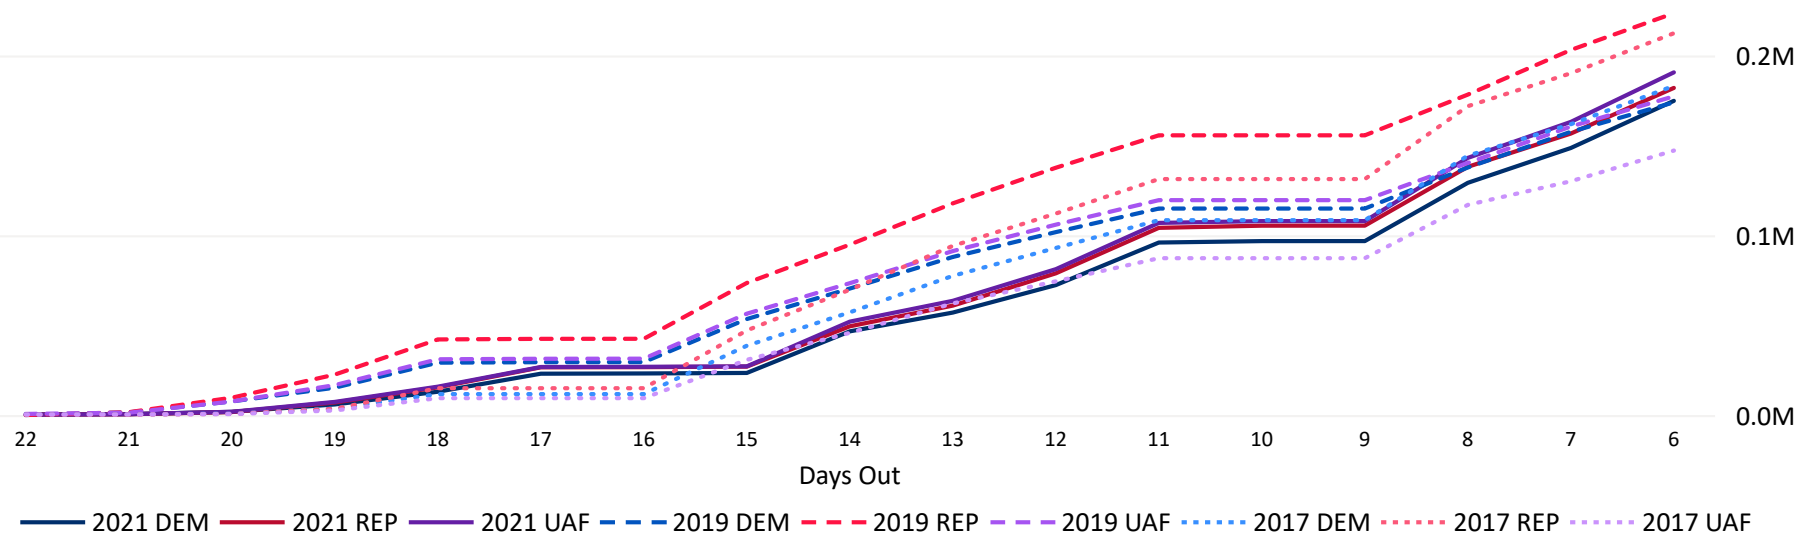

# Total Ballots Returned

(as of October 27, 2021)

## 552,807

**October 28, 2021**

6 Days Out from Election Day

Ballots Returned 8 Days Out by Major Party Registration

Ballots Returned by Party Registration

Trend Line of Ballots Returned by Day 2017, 2019 & 2021 by Major Party Registration

Percent of Total Active Voters by Party Registration