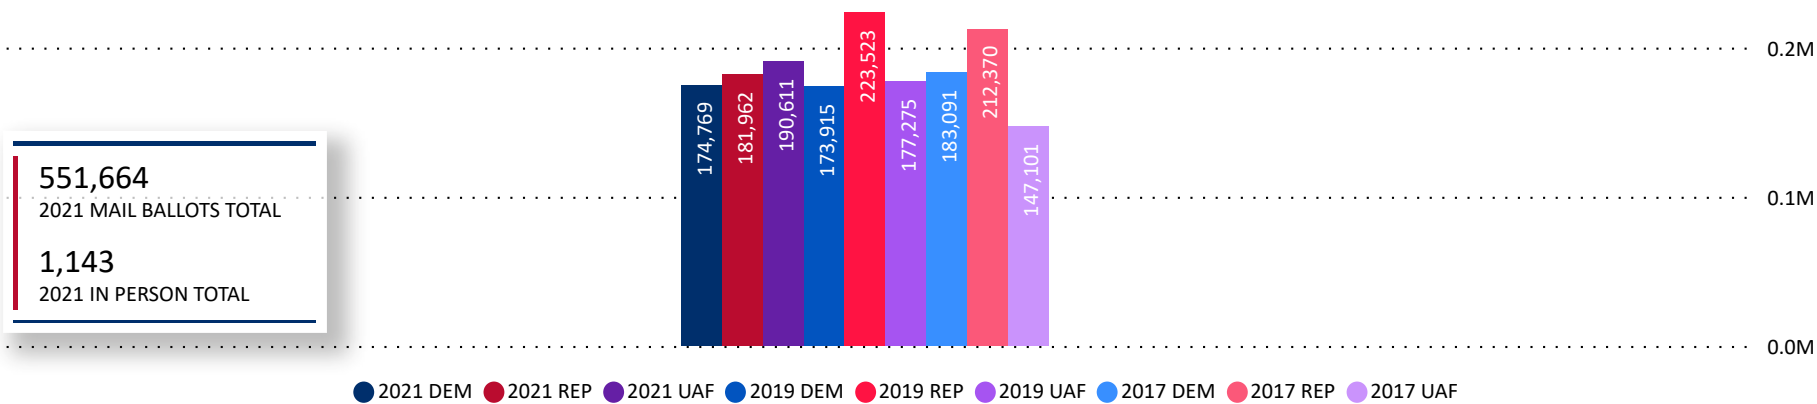

# Total Ballots Returned

(as of October 27, 2021)

## 552,807

**October 28, 2021**

6 Days Out from Election Day

Ballots Returned 8 Days Out by Major Party Registration

Ballots Returned by Party Registration

Trend Line of Ballots Returned by Day 2017, 2019 & 2021 by Major Party Registration