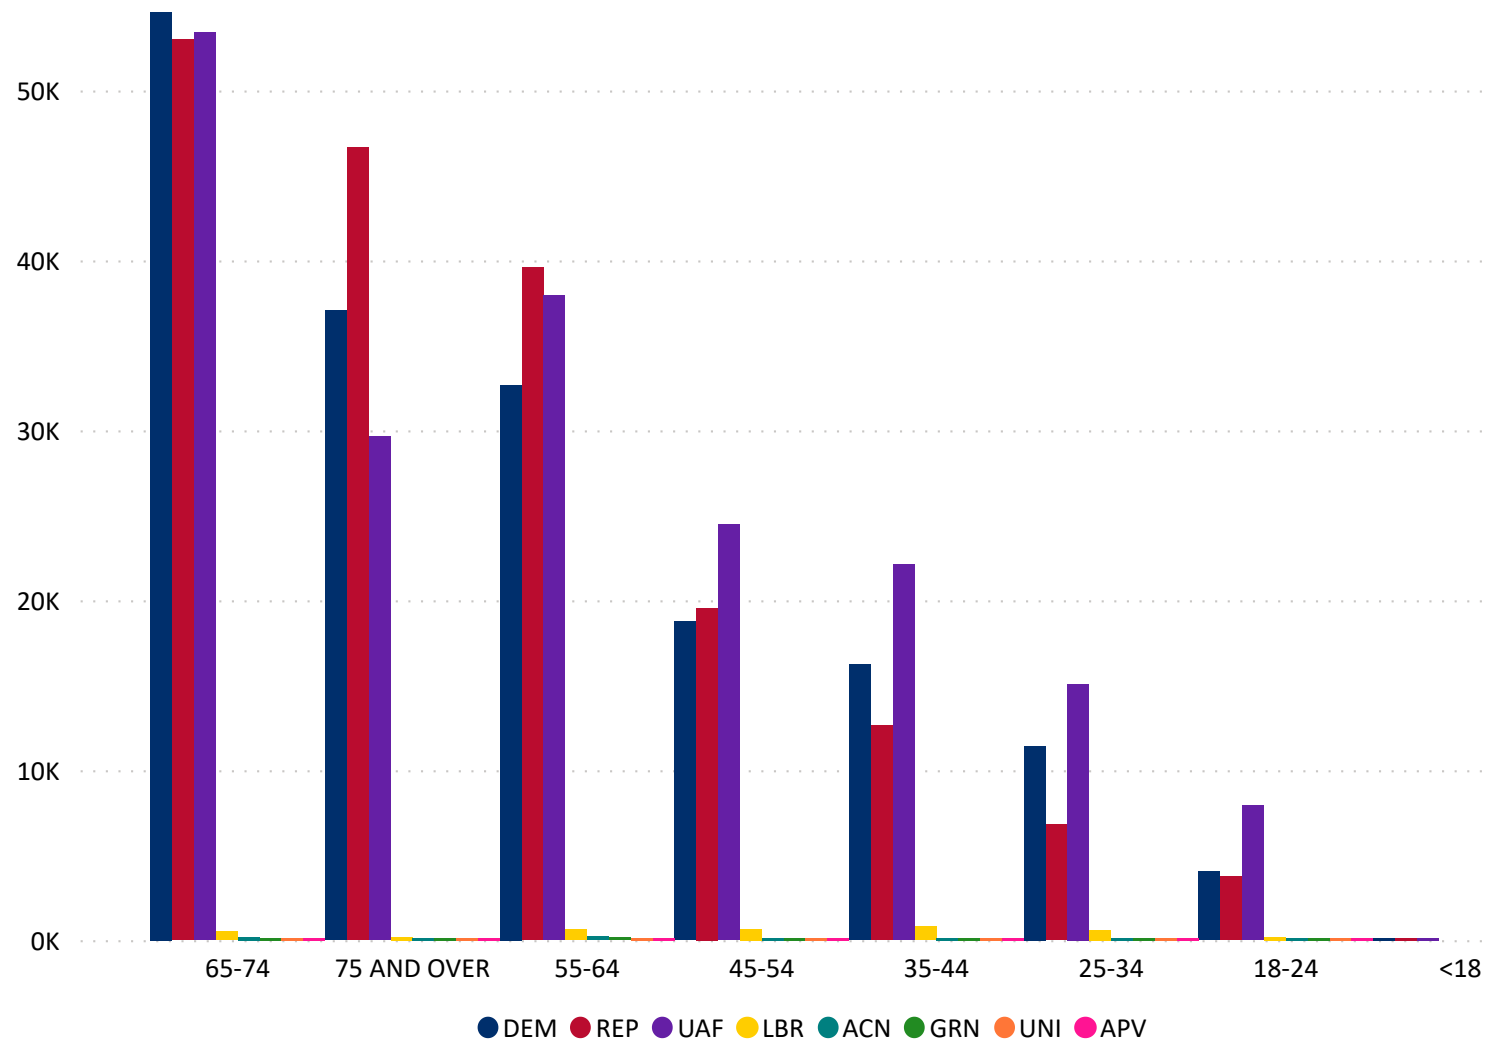

# 552,807

October 28, 2021

6 Days Out from Election Day

30,700	1,643	54,062	1,891	537	451	33,461	8,594	3,264	191
Adams	Alamosa	Arapahoe	Archuleta	Baca	Bent	Boulder	Broomfield	Chaffee	Cheyenne
1,195	949	495	277	966	4,111	39,820	264	46,983	5,387
Clear Creek	Conejos	Costilla	Crowley	Custer	Delta	Denver	Dolores	Douglas	Eagle
65,516	3,428	5,927	5,334	710	1,877	1,689	260	1,215	249
El Paso	Elbert	Fremont	Garfield	Gilpin	Grand	Gunnison	Hinsdale	Huerfano	Jackson
68,006	212	754	9,341	552	46,388	1,937	624	2,835	23,188
Jefferson	Kiowa	Kit Carson	La Plata	Lake	Larimer	Las Animas	Lincoln	Logan	Mesa
275	1,102	3,683	6,722	3,098	2,233	973	2,448	334	2,387
Mineral	Moffat	Montezuma	Montrose	Morgan	Otero	Ouray	Park	Phillips	Pitkin
1,488	12,963	830	1,513	3,361	542	142	894	447	3,182
Prowers	Pueblo	Rio Blanco	Rio Grande	Routt	Saguache	San Juan	San Miguel	Sedgwick	Summit
3,266	681	23,810	1,150						
Teller	Washington	Weld	Yuma						

# Total Ballots Returned

(as of October 27, 2021)

## 552,807

October 28, 2021

6 Days Out from Election Day

Ballot Type Returned by Age Range

Ballot Type Returned by Gender