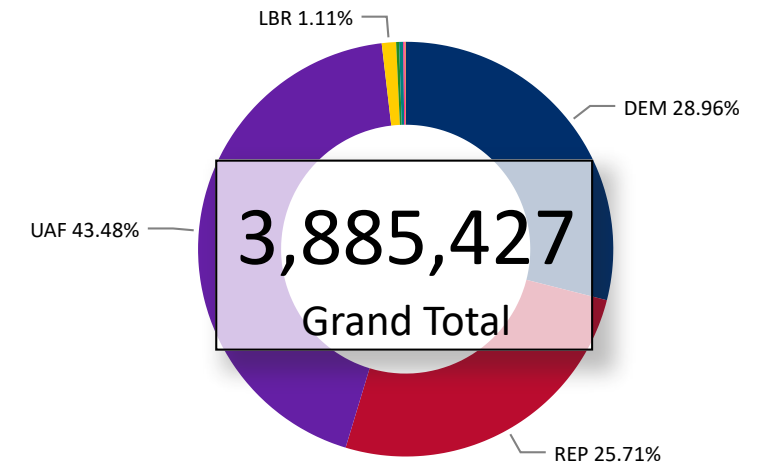

# Total Ballots Returned

(as of October 27, 2021)

## 552,807

**October 28, 2021**

6 Days Out from Election Day

Ballots Returned 8 Days Out by Major Party Registration

Ballots Returned by Party Registration

Trend Line of Ballots Returned by Day 2017, 2019 & 2021 by Major Party Registration

Percent of Total Active Voters by Party Registration