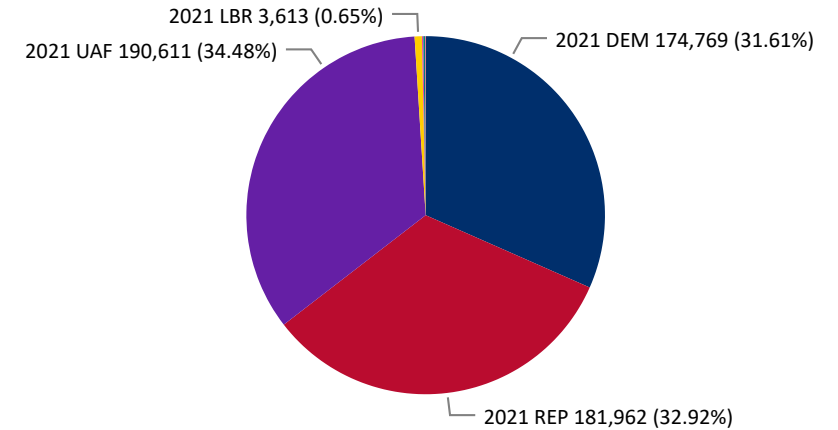

# Total Ballots Returned

(as of October 27, 2021)

## 552,807

**October 28, 2021**

6 Days Out from Election Day

Ballots Returned 8 Days Out by Major Party Registration

Ballots Returned by Party Registration

Trend Line of Ballots Returned by Day 2017, 2019 & 2021 by Major Party Registration

Percent of Total Active Voters by Party Registration