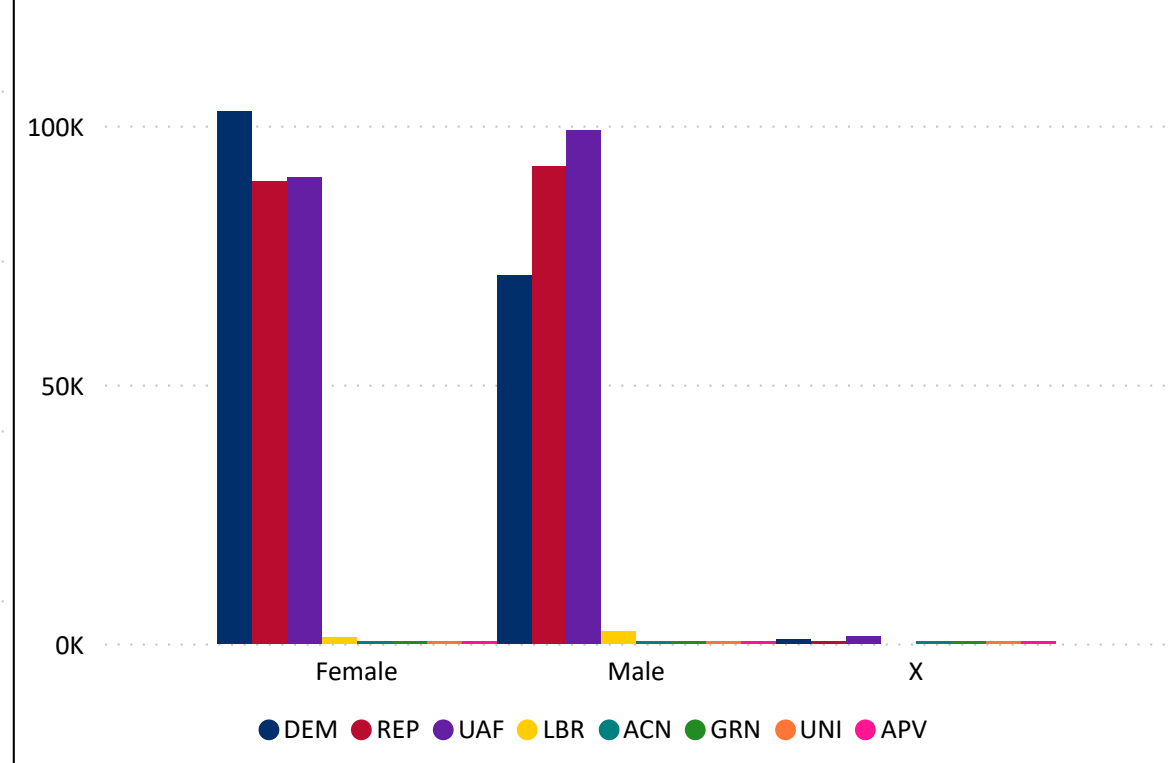

# Total Ballots Returned

(as of October 27, 2021)

## 552,807

October 28, 2021

6 Days Out from Election Day

Ballot Type Returned by Age Range

Ballot Type Returned by Gender

## 552,807

**October 28, 2021**

6 Days Out from Election Day

Ballots Returned by Age Range

Ballots Returned by Gender/Age Range