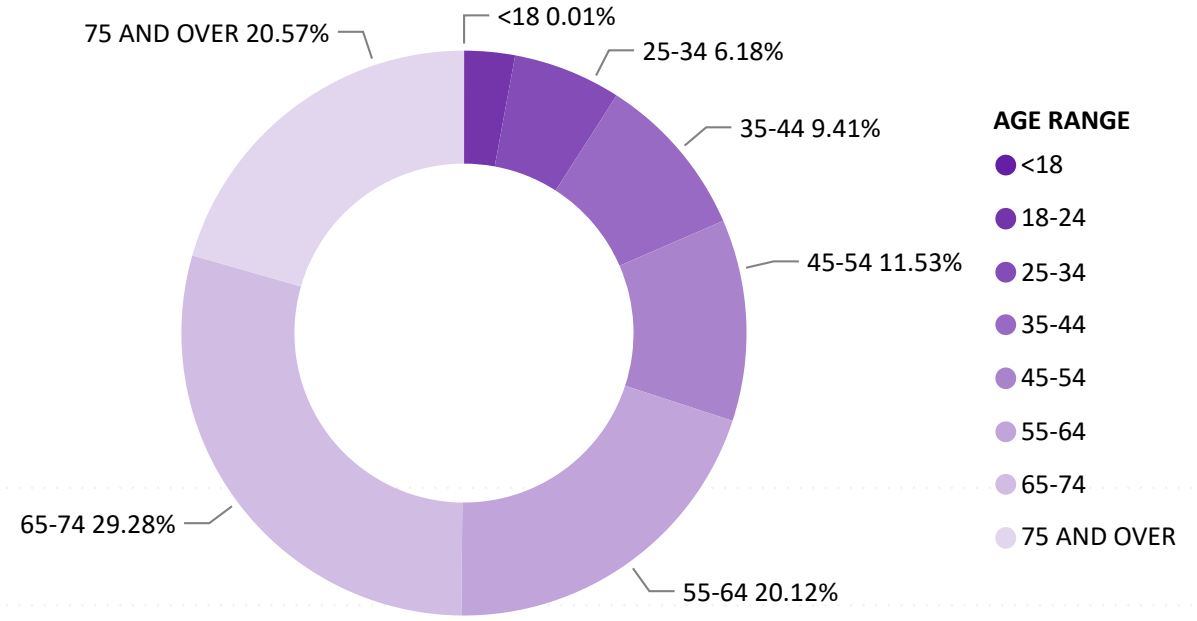

## 552,807

October 28, 2021

6 Days Out from Election Day

Ballot Type Returned by Age Range

Ballot Type Returned by Gender

# Total Ballots Returned

(as of October 27, 2021)

## 552,807

**October 28, 2021**

6 Days Out from Election Day

Ballots Returned by Age Range

Ballots Returned by Gender/Age Range